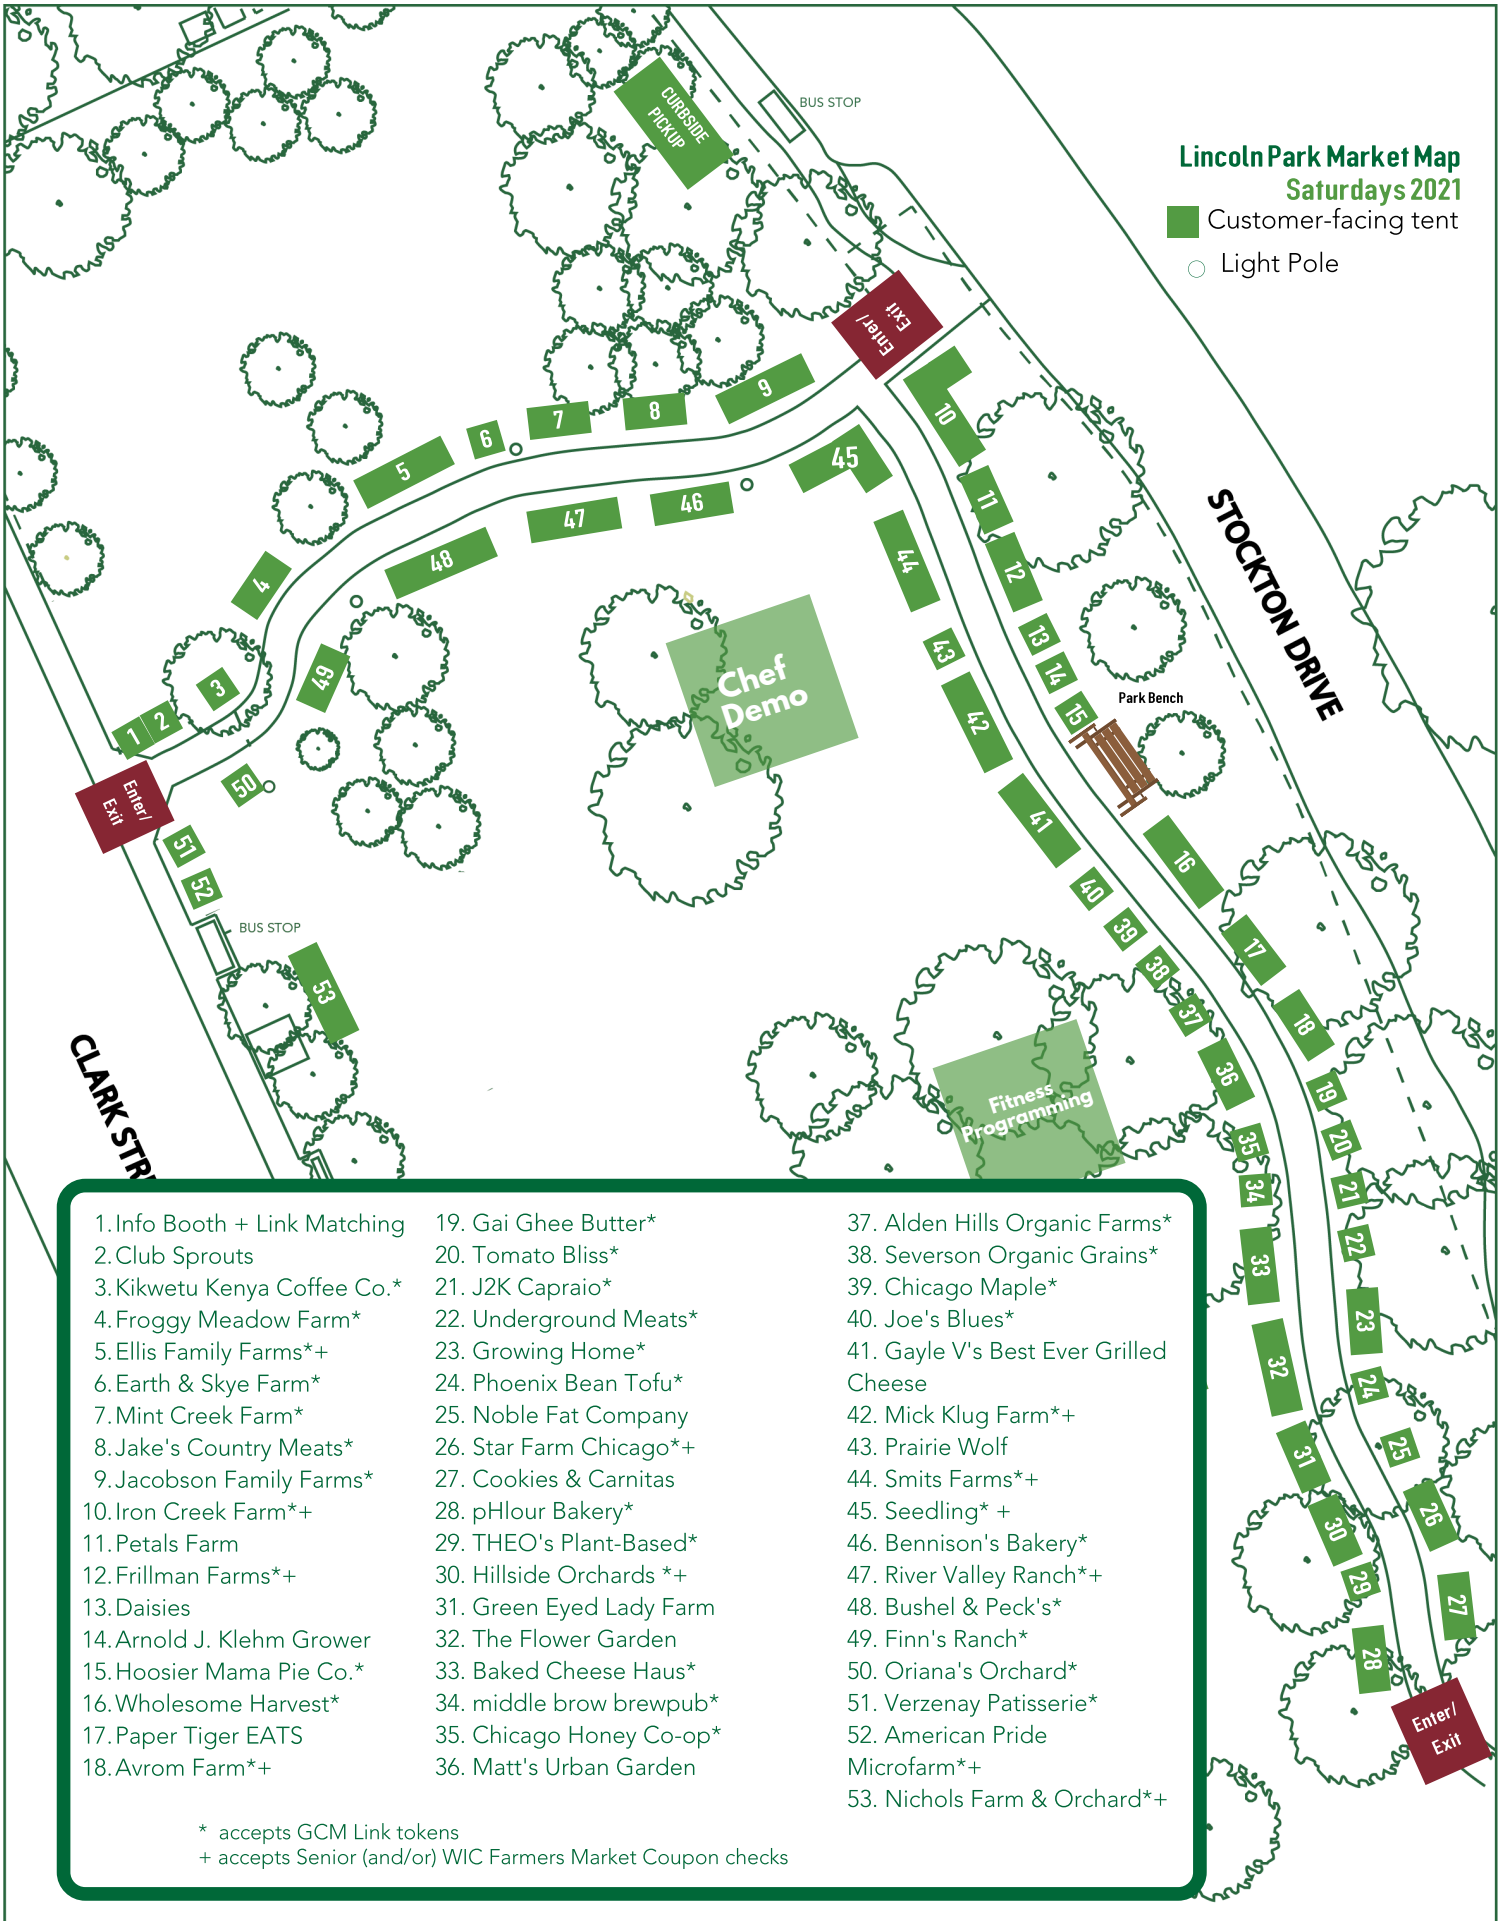

Lincoln Park Market Map
Saturdays 2021

■ Customer-facing tent

○ Light Pole

1. Info Booth + Link Matching	19. Gai Ghee Butter*	37. Alden Hills Organic Farms*
2. Club Sprouts	20. Tomato Bliss*	38. Severson Organic Grains*
3. Kikwetu Kenya Coffee Co.*	21. J2K Capraio*	39. Chicago Maple*
4. Froggy Meadow Farm*	22. Underground Meats*	40. Joe's Blues*
5. Ellis Family Farms*+	23. Growing Home*	41. Gayle V's Best Ever Grilled Cheese
6. Earth & Skye Farm*	24. Phoenix Bean Tofu*	42. Mick Klug Farm*+
7. Mint Creek Farm*	25. Noble Fat Company	43. Prairie Wolf
8. Jake's Country Meats*	26. Star Farm Chicago*+	44. Smits Farms*+
9. Jacobson Family Farms*	27. Cookies & Carnitas	45. Seedling* +
10. Iron Creek Farm*+	28. pHlour Bakery*	46. Bennison's Bakery*
11. Petals Farm	29. THEO's Plant-Based*	47. River Valley Ranch*+
12. Frillman Farms*+	30. Hillside Orchards *+	48. Bushel & Peck's*
13. Daisies	31. Green Eyed Lady Farm	49. Finn's Ranch*
14. Arnold J. Klehm Grower	32. The Flower Garden	50. Oriana's Orchard*
15. Hoosier Mama Pie Co.*	33. Baked Cheese Haus*	51. Verzenay Patisserie*
16. Wholesome Harvest*	34. middle brow brewpub*	52. American Pride Microfarm*+
17. Paper Tiger EATS	35. Chicago Honey Co-op*	53. Nichols Farm & Orchard*+
18. Avrom Farm*+	36. Matt's Urban Garden	

* accepts GCM Link tokens
+ accepts Senior (and/or) WIC Farmers Market Coupon checks