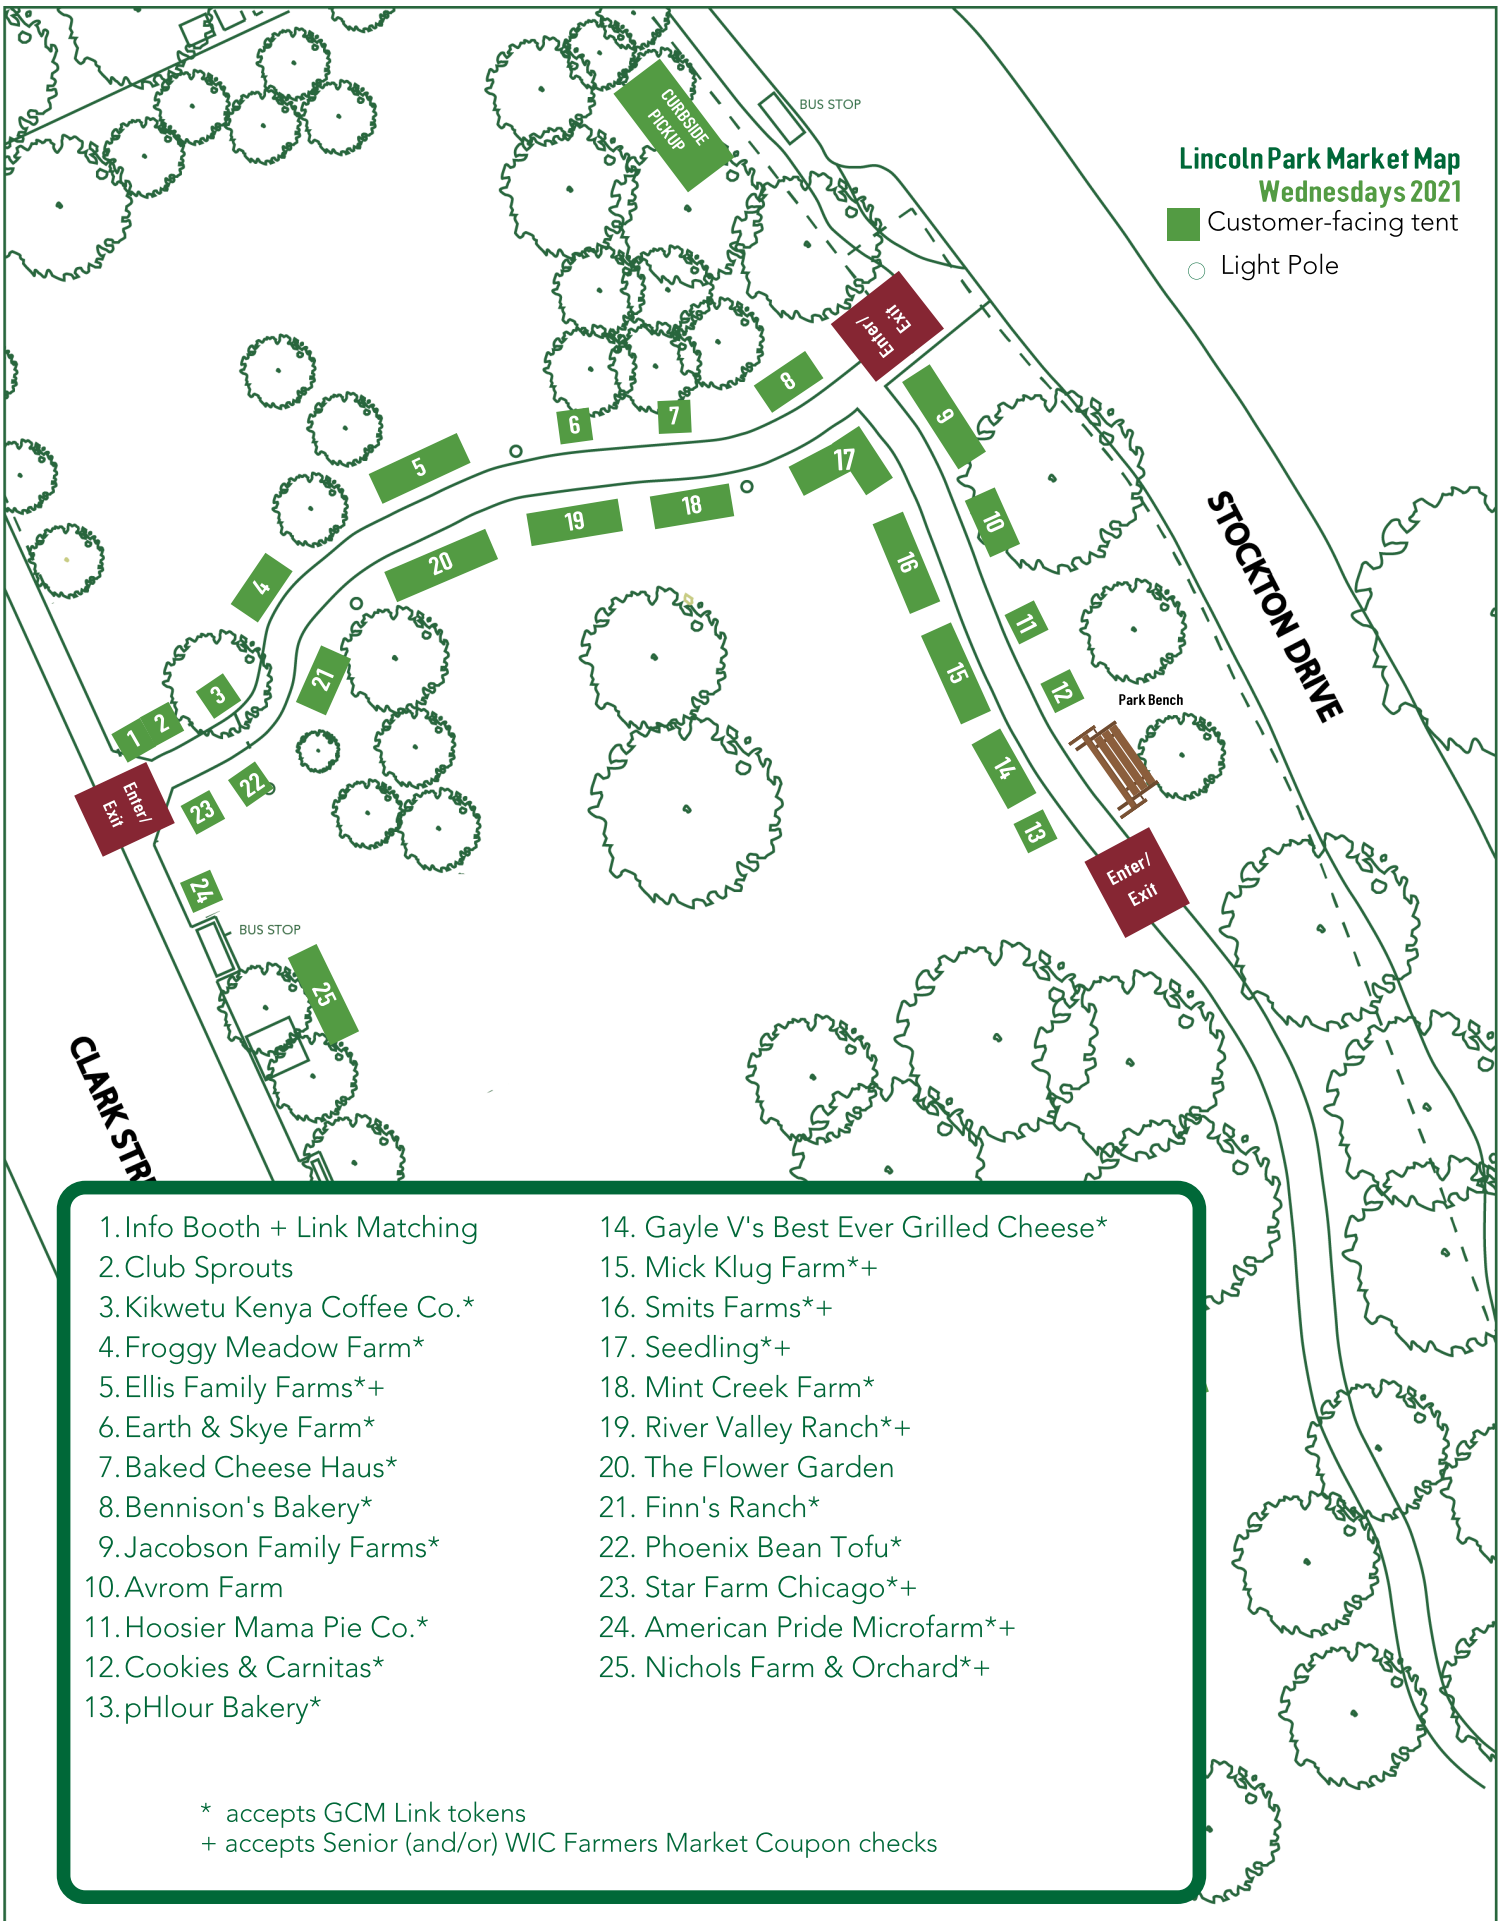

## Lincoln Park Market Map Wednesdays 2021

■ Customer-facing tent

○ Light Pole

1. Info Booth + Link Matching
2. Club Sprouts
3. Kikwetu Kenya Coffee Co.\*
4. Froggy Meadow Farm\*
5. Ellis Family Farms\*+
6. Earth & Skye Farm\*
7. Baked Cheese Haus\*
8. Bennison's Bakery\*
9. Jacobson Family Farms\*
10. Avrom Farm
11. Hoosier Mama Pie Co.\*
12. Cookies & Carnitas\*
13. pHlour Bakery\*

14. Gayle V's Best Ever Grilled Cheese\*
15. Mick Klug Farm\*+
16. Smits Farms\*+
17. Seedling\*+
18. Mint Creek Farm\*
19. River Valley Ranch\*+
20. The Flower Garden
21. Finn's Ranch\*
22. Phoenix Bean Tofu\*
23. Star Farm Chicago\*+
24. American Pride Microfarm\*+
25. Nichols Farm & Orchard\*+

\* accepts GCM Link tokens

+ accepts Senior (and/or) WIC Farmers Market Coupon checks