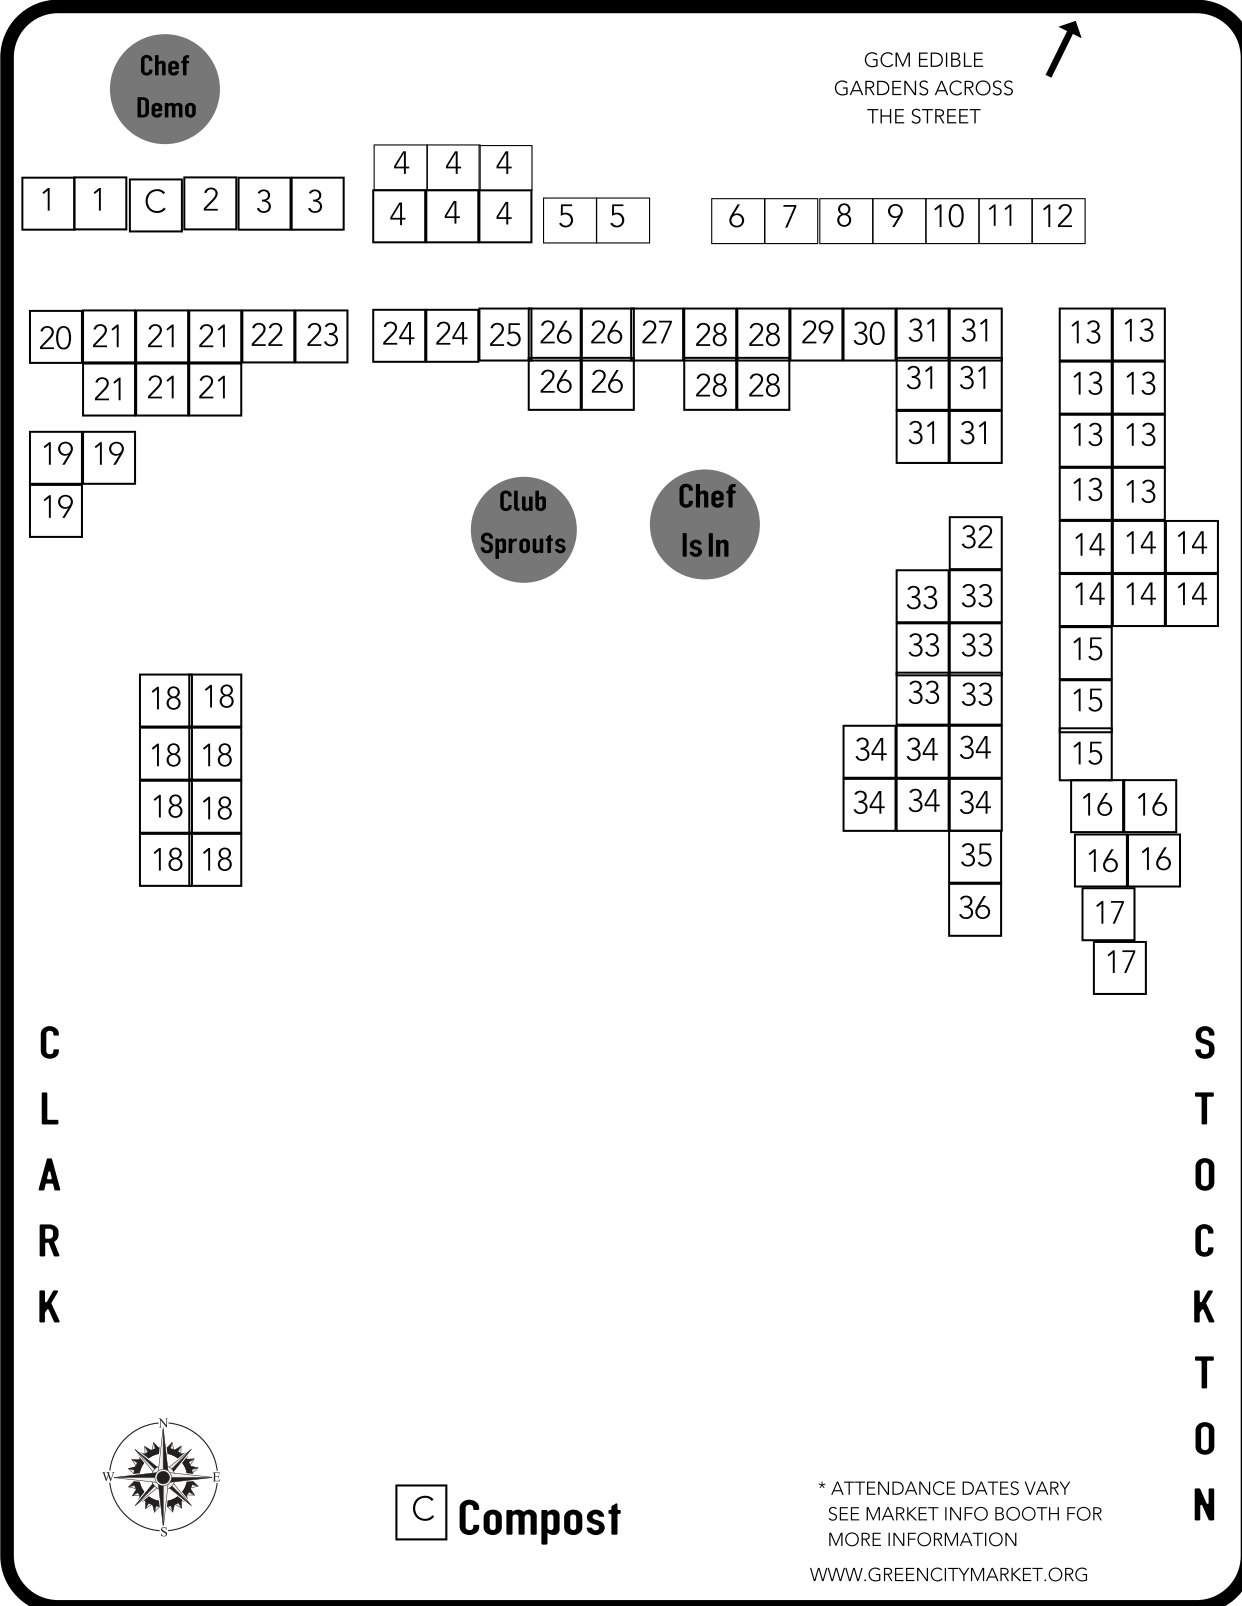

MARKET MAP: WEDNESDAY

7:00AM – 1:00PM

South End of Lincoln Park

VENDOR LIST

- 1 INFO BOOTH
- 2 TOMATO MOUNTAIN
- 3 FROGGY MEADOW
- 4 DROVER'S TRAIL
- 5 MATT'S URBAN GARDEN
6. GAYLE V'S BEST EVER GRILLED CHEESE
7. HONEYWORKS
8. MINT CREEK
9. TOMATO BLISS
10. AMERICAN PRIDE MICRO FARM
11. URBAN CHALLAH
12. COOKIES & CARNITAS
13. IRON CREEK ORGANIC FARM
14. PETALS FARM
15. AVROM FARMS
16. HILLSIDE ORCHARDS*
17. BENNISON'S BAKERY
18. NICHOLS FARM
19. THE FLOWER GARDEN
20. VERZENAY
21. WHOLESOME HARVEST
22. FINN'S RANCH
23. EARTH & SKYE FARM
24. BUSHEL & PECKS
25. 1871 DAIRY
26. ELLIS FAMILY FARMS
27. PHOENIX BEAN
28. RIVER VALLEY RANCH
29. JOE'S BLUES
30. PHLOUR
31. SEEDLING
32. WILD COYOTE
33. SMITS FARM
34. MICK KLUG FARM
35. CHICAGO MAPLE
36. HOOSIER MAMA

* ATTENDANCE DATES VARY
SEE MARKET INFO BOOTH FOR
MORE INFORMATION
WWW.GREENCITYMARKET.ORG