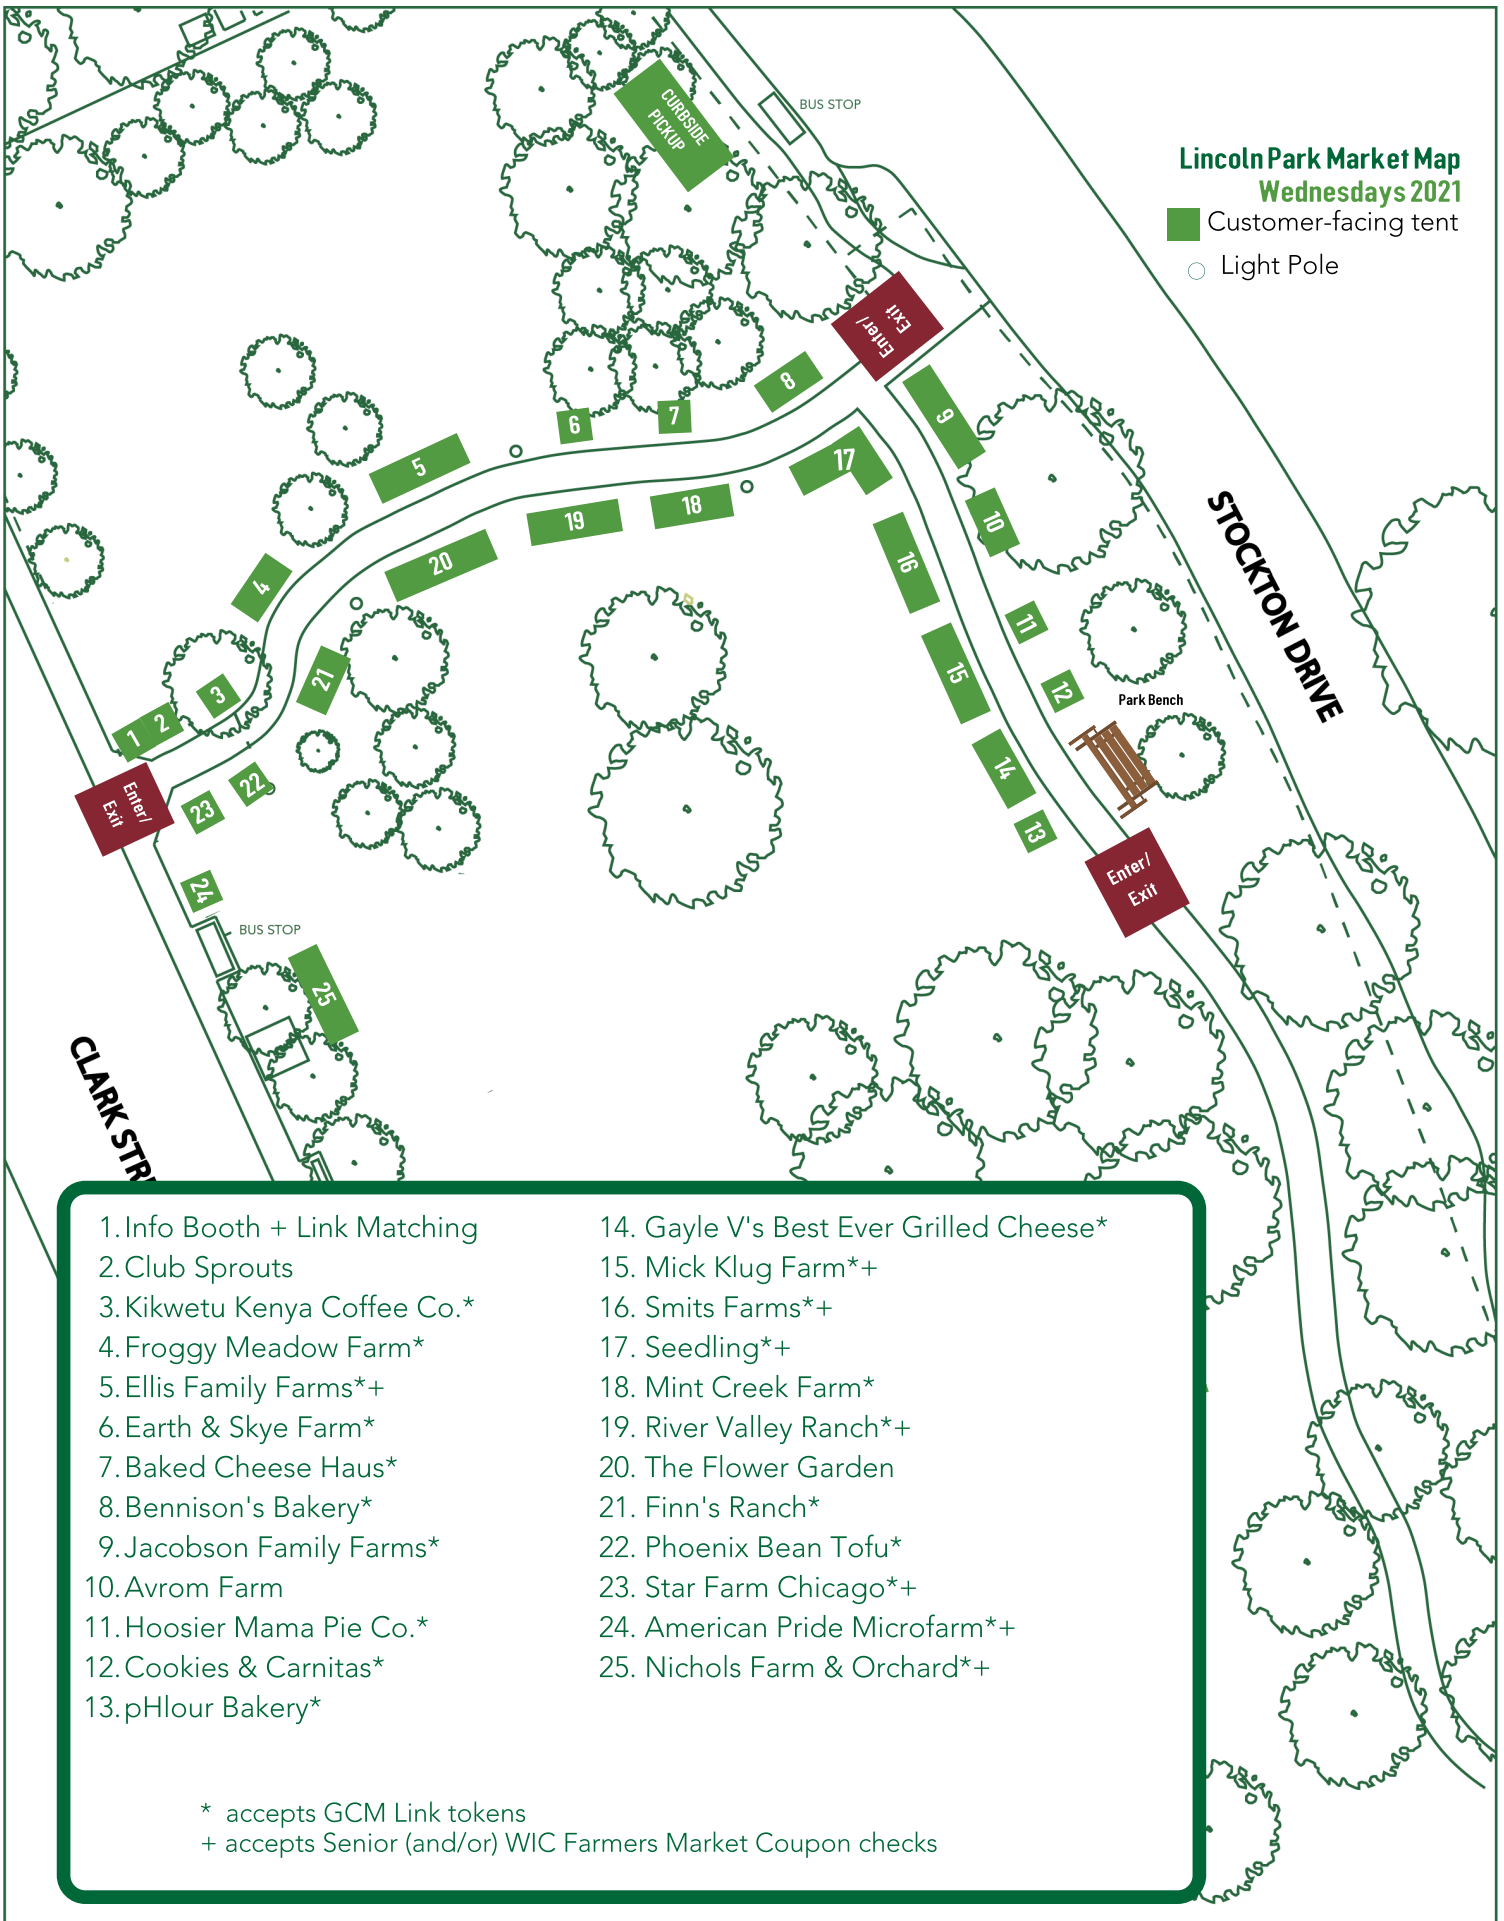

* accepts GCM Link tokens
 + accepts Senior (and/or) WIC Farmers Market Coupon checks

Lincoln Park Market Map Wednesdays 2021

■ Customer-facing tent

○ Light Pole

1. Info Booth + Link Matching
2. Club Sprouts
3. Kikwetu Kenya Coffee Co.*
4. Froggy Meadow Farm*
5. Ellis Family Farms*+
6. Earth & Skye Farm*
7. Baked Cheese Haus*
8. Bennison's Bakery*
9. Jacobson Family Farms*
10. Avrom Farm
11. Hoosier Mama Pie Co.*
12. Cookies & Carnitas*
13. pHlour Bakery*