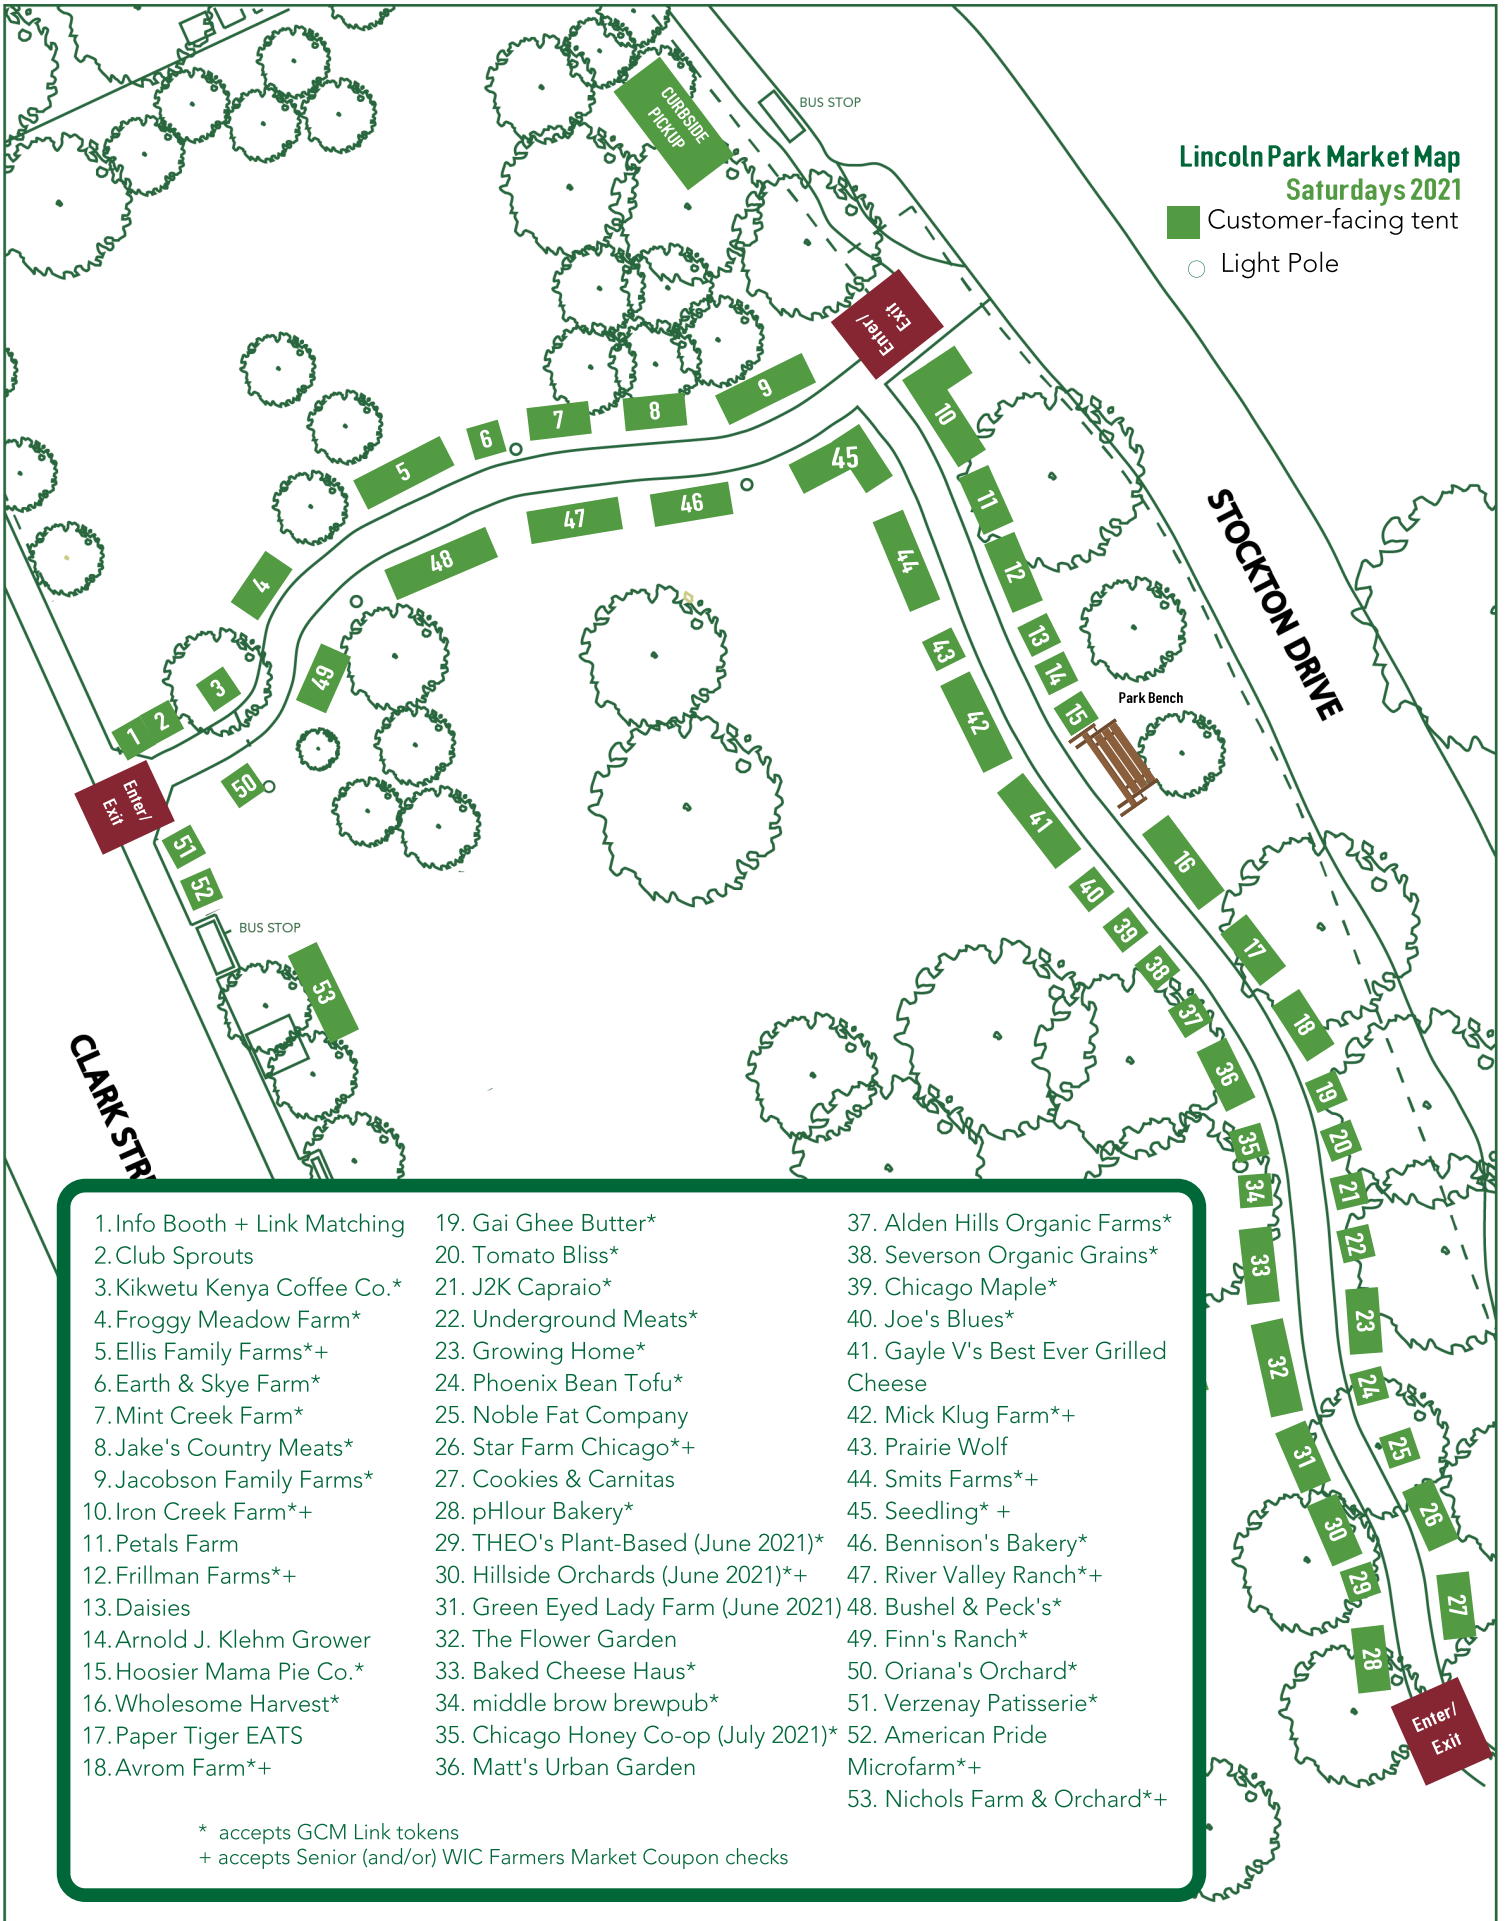

Lincoln Park Market Map
Saturdays 2021

■ Customer-facing tent

○ Light Pole

1. Info Booth + Link Matching	19. Gai Ghee Butter*	37. Alden Hills Organic Farms*
2. Club Sprouts	20. Tomato Bliss*	38. Severson Organic Grains*
3. Kikwetu Kenya Coffee Co.*	21. J2K Capraio*	39. Chicago Maple*
4. Froggy Meadow Farm*	22. Underground Meats*	40. Joe's Blues*
5. Ellis Family Farms*+	23. Growing Home*	41. Gayle V's Best Ever Grilled Cheese
6. Earth & Skye Farm*	24. Phoenix Bean Tofu*	42. Mick Klug Farm*+
7. Mint Creek Farm*	25. Noble Fat Company	43. Prairie Wolf
8. Jake's Country Meats*	26. Star Farm Chicago*+	44. Smits Farms*+
9. Jacobson Family Farms*	27. Cookies & Carnitas	45. Seedling* +
10. Iron Creek Farm*+	28. pHlour Bakery*	46. Bennison's Bakery*
11. Petals Farm	29. THEO's Plant-Based (June 2021)*	47. River Valley Ranch*+
12. Frillman Farms*+	30. Hillside Orchards (June 2021)*+	48. Bushel & Peck's*
13. Daisies	31. Green Eyed Lady Farm (June 2021)	49. Finn's Ranch*
14. Arnold J. Klehm Grower	32. The Flower Garden	50. Oriana's Orchard*
15. Hoosier Mama Pie Co.*	33. Baked Cheese Haus*	51. Verzenay Patisserie*
16. Wholesome Harvest*	34. middle brow brewpub*	52. American Pride Microfarm*+
17. Paper Tiger EATS	35. Chicago Honey Co-op (July 2021)*	53. Nichols Farm & Orchard*+
18. Avrom Farm*+	36. Matt's Urban Garden	

* accepts GCM Link tokens
+ accepts Senior (and/or) WIC Farmers Market Coupon checks